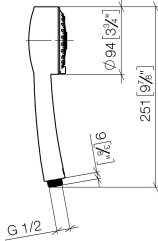

ST 050 304 6360

- shower with fixed riser projection 420mm
- Rain shower: PURE RAIN, max. flow rate 14 l/min (at 3 bar)
- Function from: 8 l/min
- rain shower Ø 200 mm
- rain shower with anti-scale system
- Hand shower: Three or five settings: COMPACT RAIN, COMPACT SOFT FLOW, COMPACT AQUAPRESSURE FLOW, max. flow rate 9 l/min (at 3 bar)
- spray head Ø 95mm
- rotary diverter for fixed-riser shower/hand shower
- height of fittings up to rain shower (bottom edge) 985mm
- height of fittings up to top edge of elbow 1160mm
- two-part push-on rosette Ø 65 mm
- rosette for shower holder Ø 65mm
- rosette for wall mounting Ø 60mm
- gauge 150 mm - 13 mm
- metal shower hose 1250mm with integrated anti-twist protection
- 1/2" connection
- Pipe diameter 20 mm

MADISON Showerpipe with shower thermostat - Chrome

MADISON

ST 050 304 6360

ST 050 304 6360

mm [inches]

Flow rate chart

Certificates

LGA_18610.

ST 050 304 6360

- shower with fixed riser projection 420mm
- rain shower Ø 200 mm
- rain shower with anti-scale system
- max. rainshower flow 14 l/min
- Function from: 8 l/min
- rotary diverter for fixed-riser shower/hand shower
- height of fittings up to rain shower (bottom edge) 985mm
- height of fittings up to top edge of elbow 1160mm
- two-part push-on rosette Ø 65 mm
- rosette for shower holder Ø 65mm
- rosette for wall mounting Ø 60mm
- gauge 150 mm - 13 mm
- metal shower hose 1250mm with integrated anti-twist protection
- 1/2" connection
- Pipe diameter 20 mm