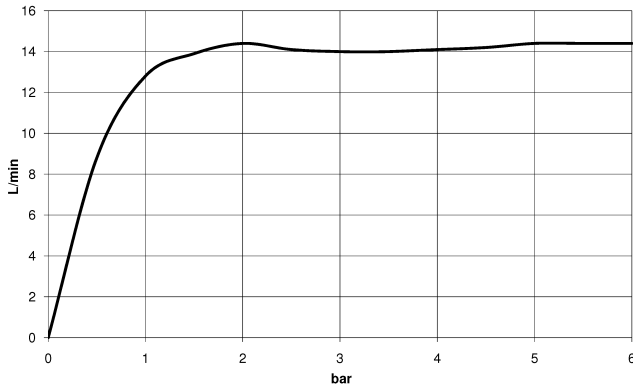

Intrinsic protection against back flow.

NOTE: The handles must be ordered separately from the fittings!

MADISON Showerpipe with shower thermostat - Chrome

MADISON

ST 050 304 6360

ST 050 304 6360

1:10

Flow rate chart