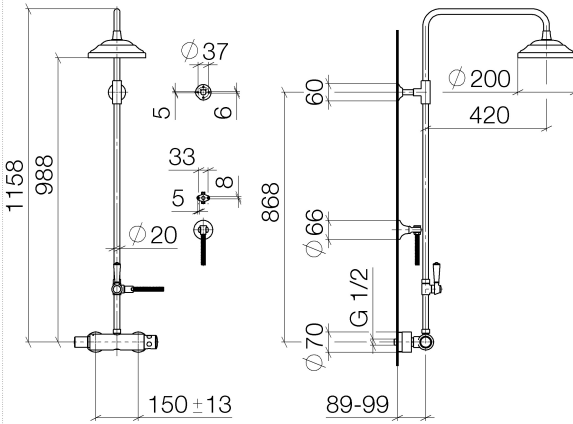

ST 050 304 6360

- shower with fixed riser projection 420mm
- rain shower Ø 200 mm
- rain shower with anti-scale system
- max. rainshower flow 14 l/min
- Function from: 8 l/min
- rotary diverter for fixed-riser shower/hand shower
- height of fittings up to rain shower (bottom edge) 985mm
- height of fittings up to top edge of elbow 1160mm
- two-part push-on rosette Ø 65 mm
- rosette for shower holder Ø 65mm
- rosette for wall mounting Ø 60mm
- gauge 150 mm - 13 mm
- metal shower hose 1250mm with integrated anti-twist protection
- 1/2" connection
- Pipe diameter 20 mm

Intrinsic protection against back flow.

NOTE: The handles must be ordered separately from the fittings!

MADISON Showerpipe with shower thermostat - Chrome

MADISON

ST 050 304 6360

ST 050 304 6360

1:10

Flow rate chart

Certificates

LGA_38665.

ST 050 304 6360

Spare parts list

No.	Item Number	Name	Quantity used	Delivery time
1	04 12 05 038 01-00	shower	1	60
2	04 28 22 101 20-00	spout	1	10
3	90 14 10 011 00 90	seal	1	2
4	90 17 11 037 01-00	holder	1	10
5	90 28 22 104 00-00	pipe	1	10
6	28 050 410-00	holder	1	60
7	28 104 970-00	Metal shower hose 1/2" x 1/2" x 1250 mm - Chrome	1	2
8	09 14 10 122 90	seal	1	2
9	11 170 370-00	MADISON Lever insert - Chrome	1	10
10	90 17 09 045 01-00	diverter	1	10
11	90 28 22 103 00-00	pipe	1	10
12	90 14 20 002 00 90	seal	1	2
13	04 17 01 044 01-00	fitting	1	10